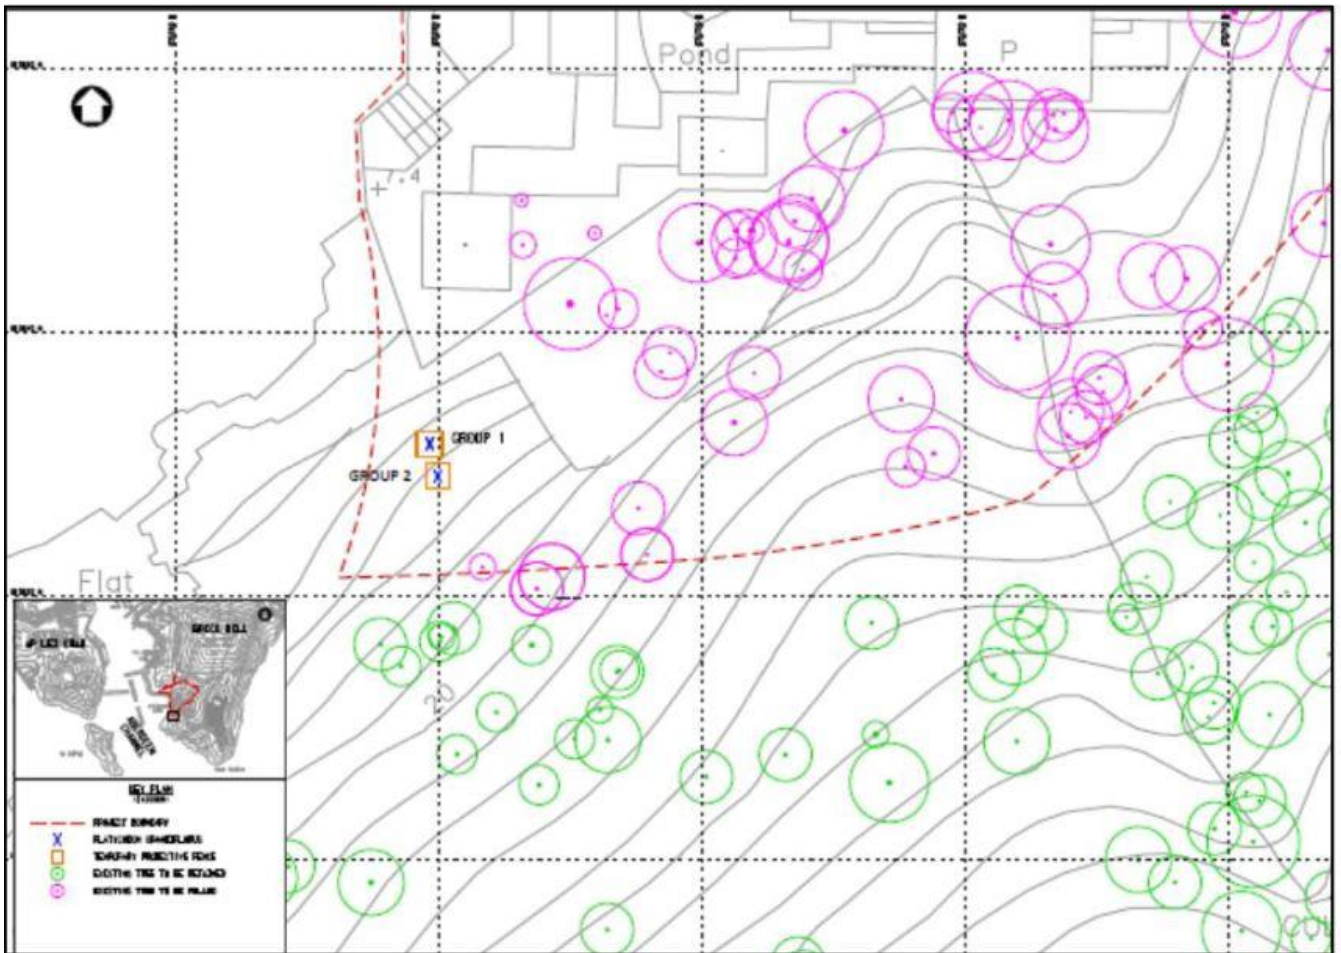

L. Ecological Inspection Records

Figure 1 – Location of Two Groups of *Platycodon Grandiflorus*

Photo 1 – Group 2 of *Platycodon Grandiflorus*

Photo 2 – Current situation of fencing and warning sign

Figure 2: Vantage Point for Roosting Activities of Ardeids in Peak Wintering Season