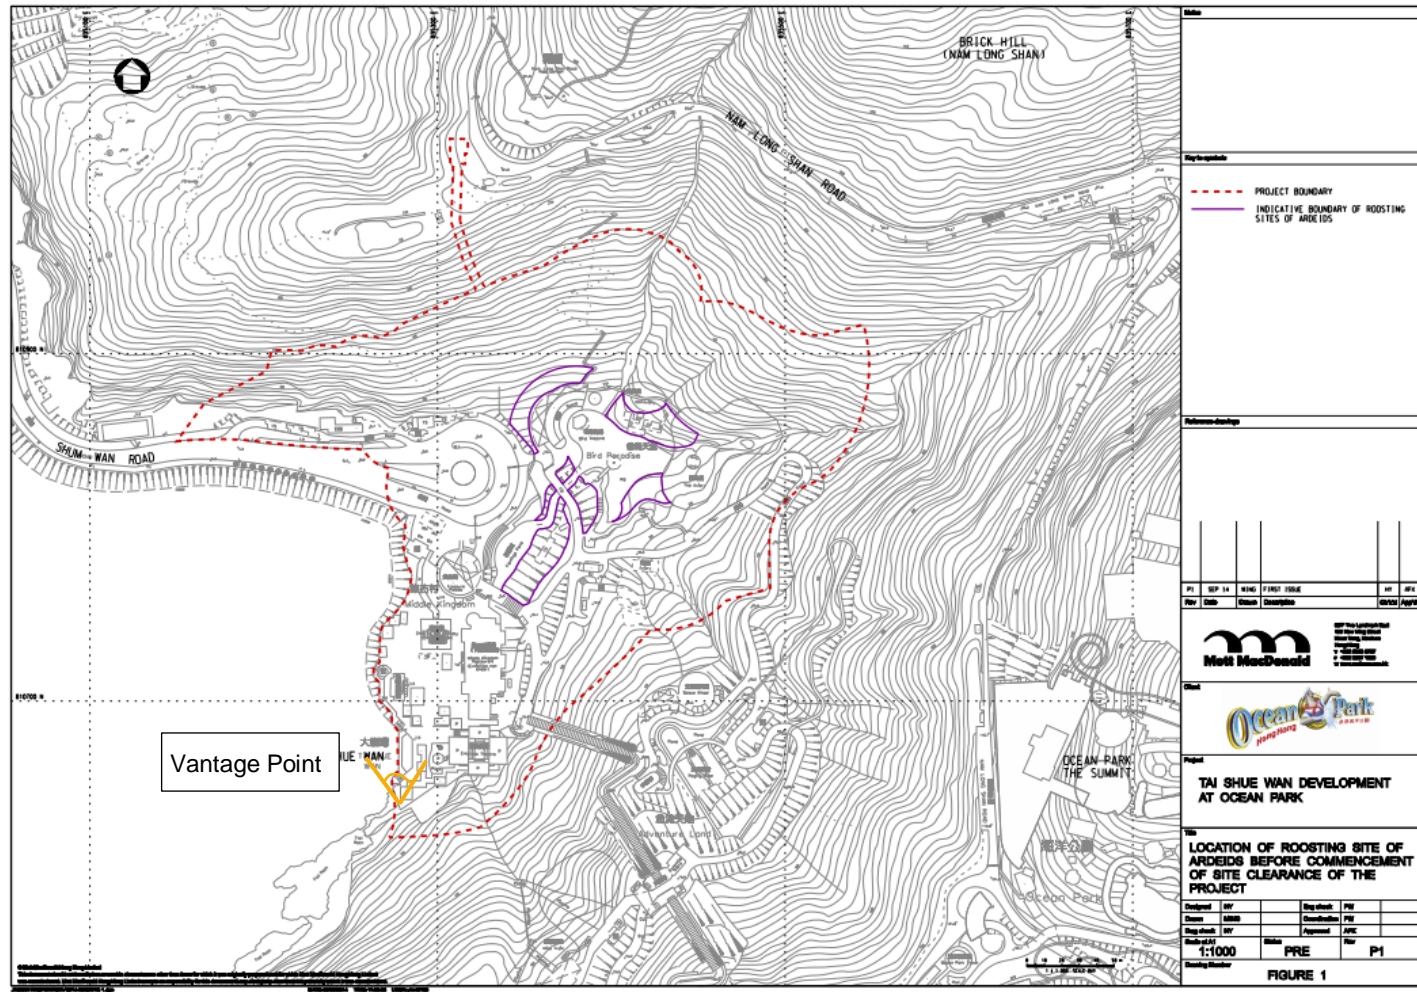

L. Ecological Inspection Records

Figure 1 – Location of Two Groups of *Platycodon Grandiflorus*

Photo 1 – Group 2 of *Platycodon Grandiflorus*

Photo 2 – Current situation of fencing and warning sign

Figure 2: Vantage Point for Roosting Activities of Ardeids in Peak Wintering Season